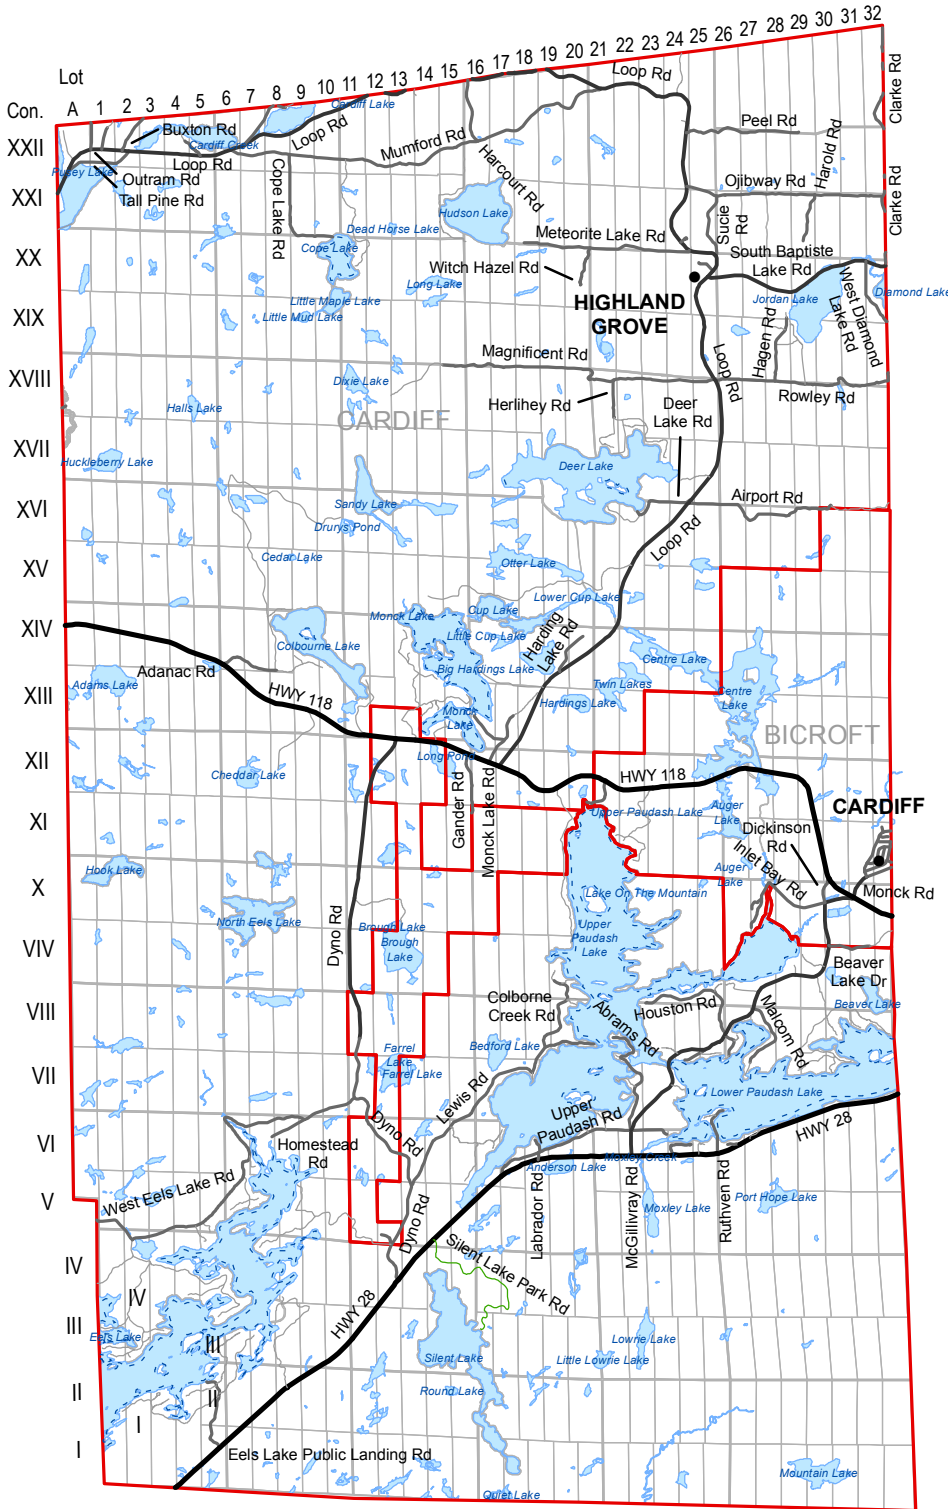

MUNICIPALITY OF HIGHLANDS EAST

CARDIFF AND BICROFT TOWNSHIP

LOT AND CONCESSIONS

LEGEND

- Settlements
- **Roads**
- County Road
- Township Road
- Private Road
- Forest Access Road
- - - Water Access Road
- ▭ Township Boundary
- ▭ Lakes
- ▭ Lot & Concessions

1:122,000